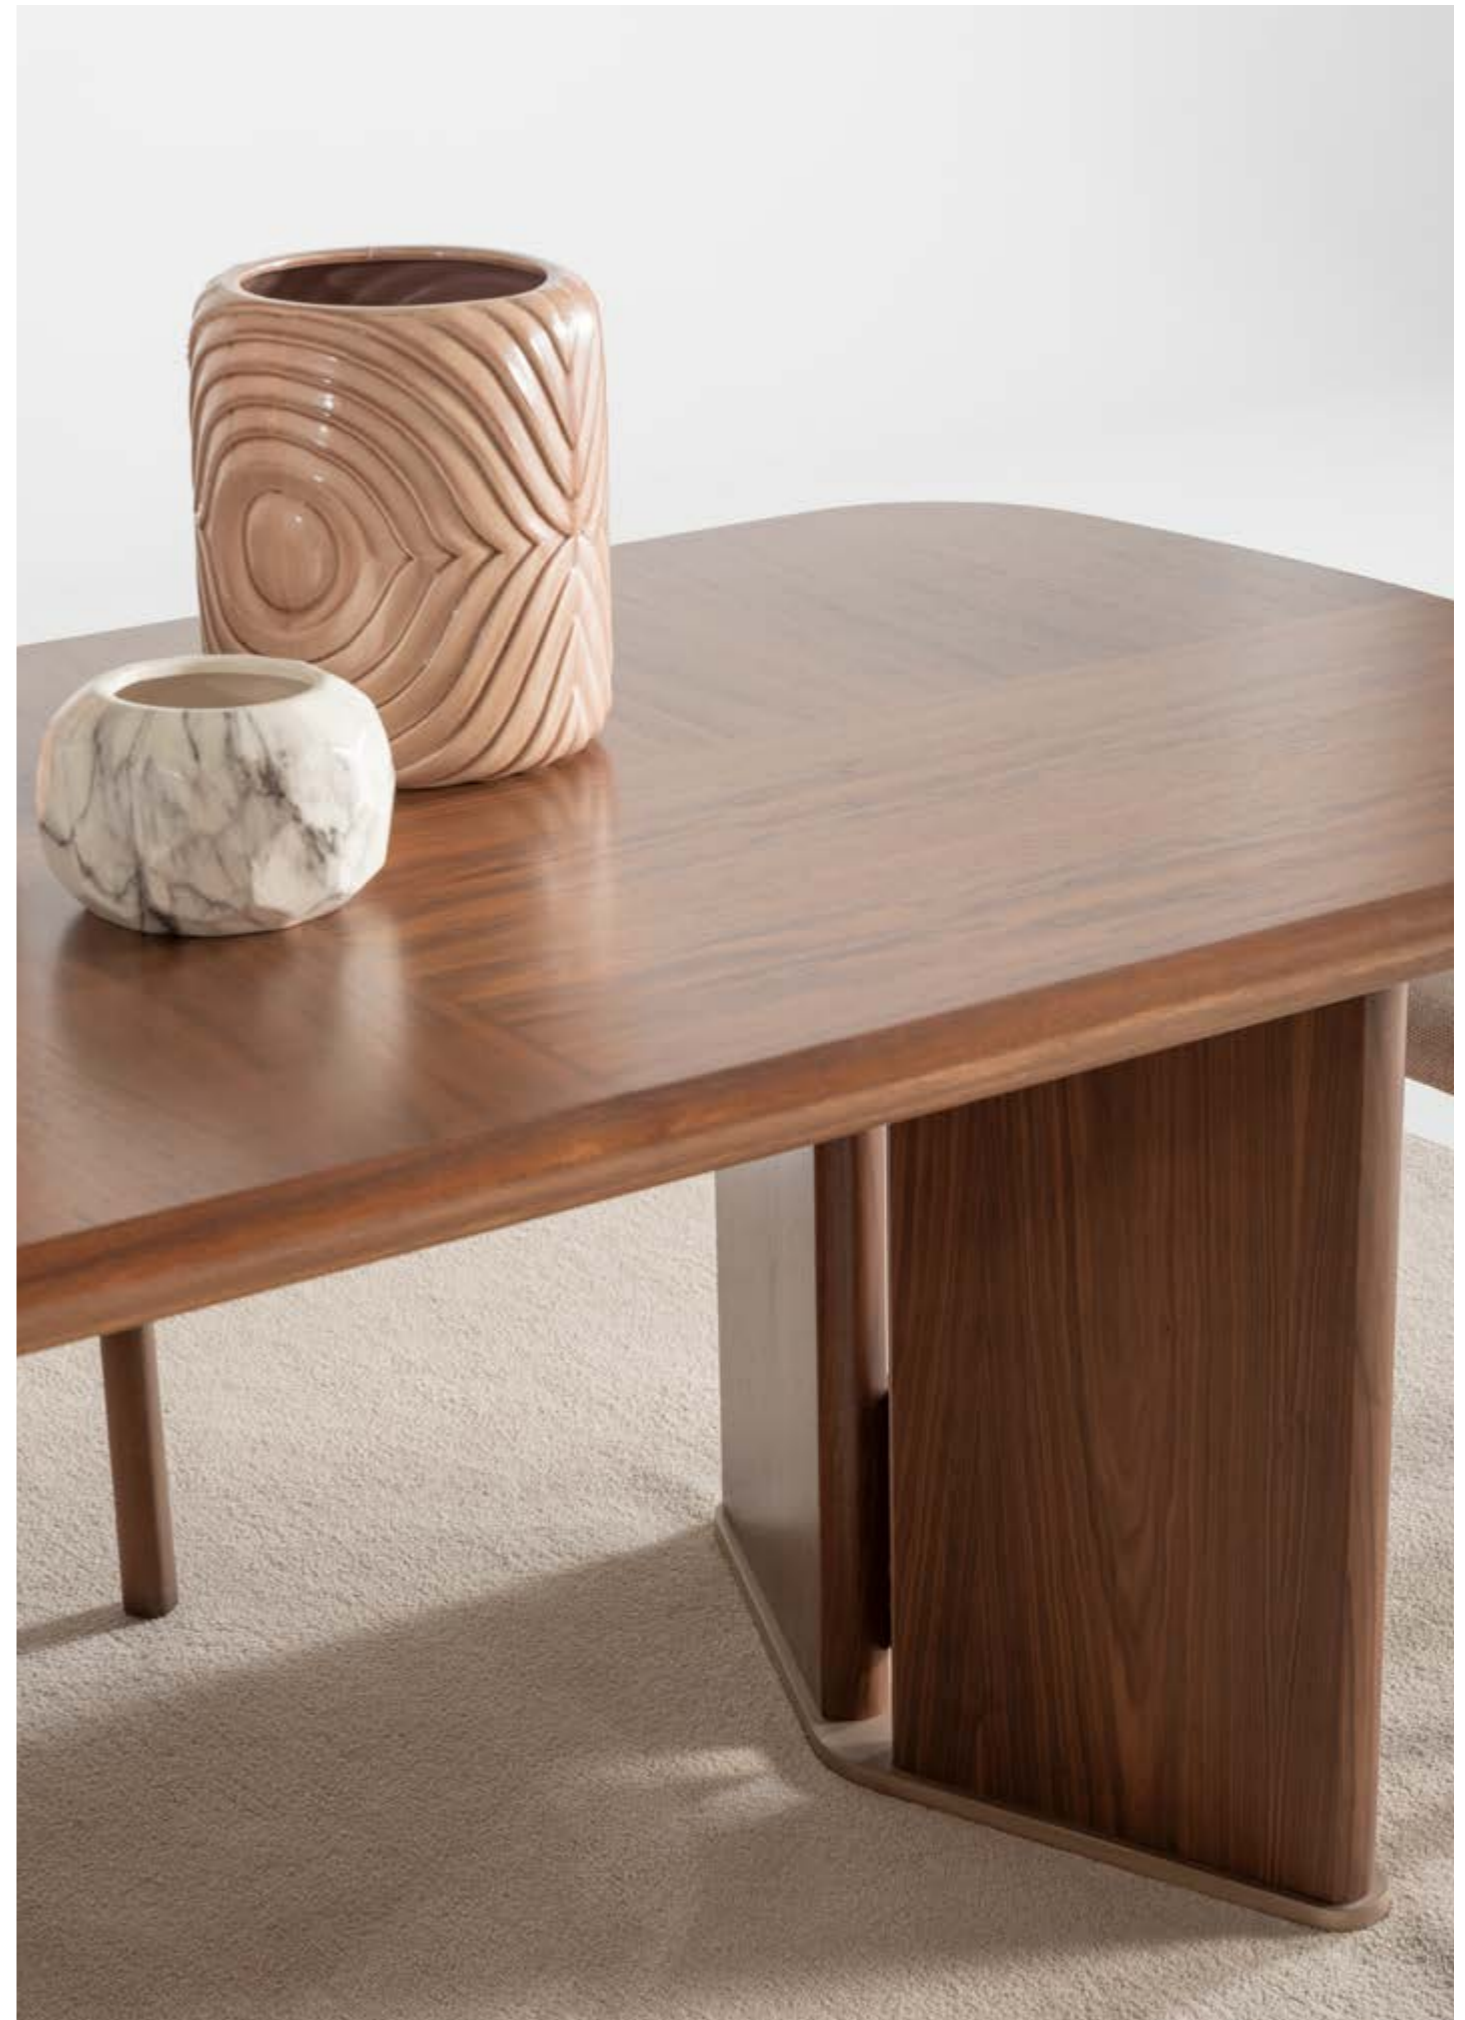

EVA COLLECTION

dining room // wall unit // sofa set // bedroom

Eva, stunning furniture collection seamlessly blends luxurious materials to create a statement of timeless elegance. The rich, textured walnut veneer provides a warm, natural foundation, while the polished brushed gold metal details offer a touch of modern refinement. The inclusion of ribbed glass adds depth and visual intrigue, balancing transparency with sophistication.

EVA

// DINING ROOM

Every
moment
matters.

g/w : 220 d/d : 50 y/h : 75 cm

g/w : 200 d/d : 100 y/h : 75 cm

Whether you're looking for storage, display, or a chic place to relax, Eva wall unit with its walnut finish, gold detailing, and versatile pouf will elevate the ambiance of any room, offering both practical solutions and a statement piece for your home.

EVA

// WALL UNIT

g/w : 160 d/d : 50 y/h : 45 cm

g/w : 160 d/d : 50 y/h : 45 cm

g/w : 183 cm

y/h : 170 cm

Eva sofa set designed to blend modern comfort with timeless style. The unique oval wood bottom surface detail offers a subtle yet striking touch, providing an elegant contrast to the simple upholstery above.