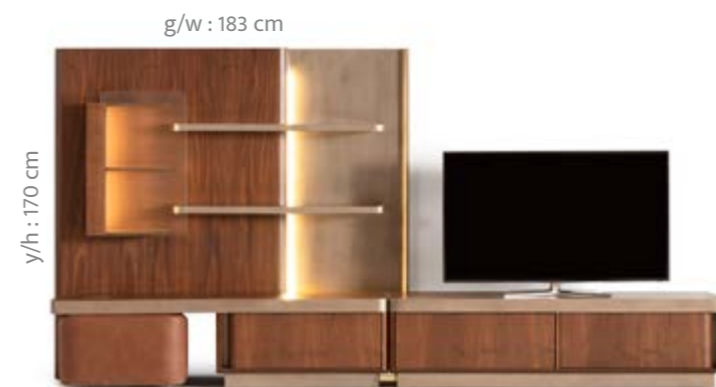

EVA

// WALL UNIT

g/w : 160 d/d : 50 y/h : 45 cm

g/w : 160 d/d : 50 y/h : 45 cm

g/w : 183 cm

y/h : 170 cm

Eva sofa set designed to blend modern comfort with timeless style. The unique oval wood bottom surface detail offers a subtle yet striking touch, providing an elegant contrast to the simple upholstery above.