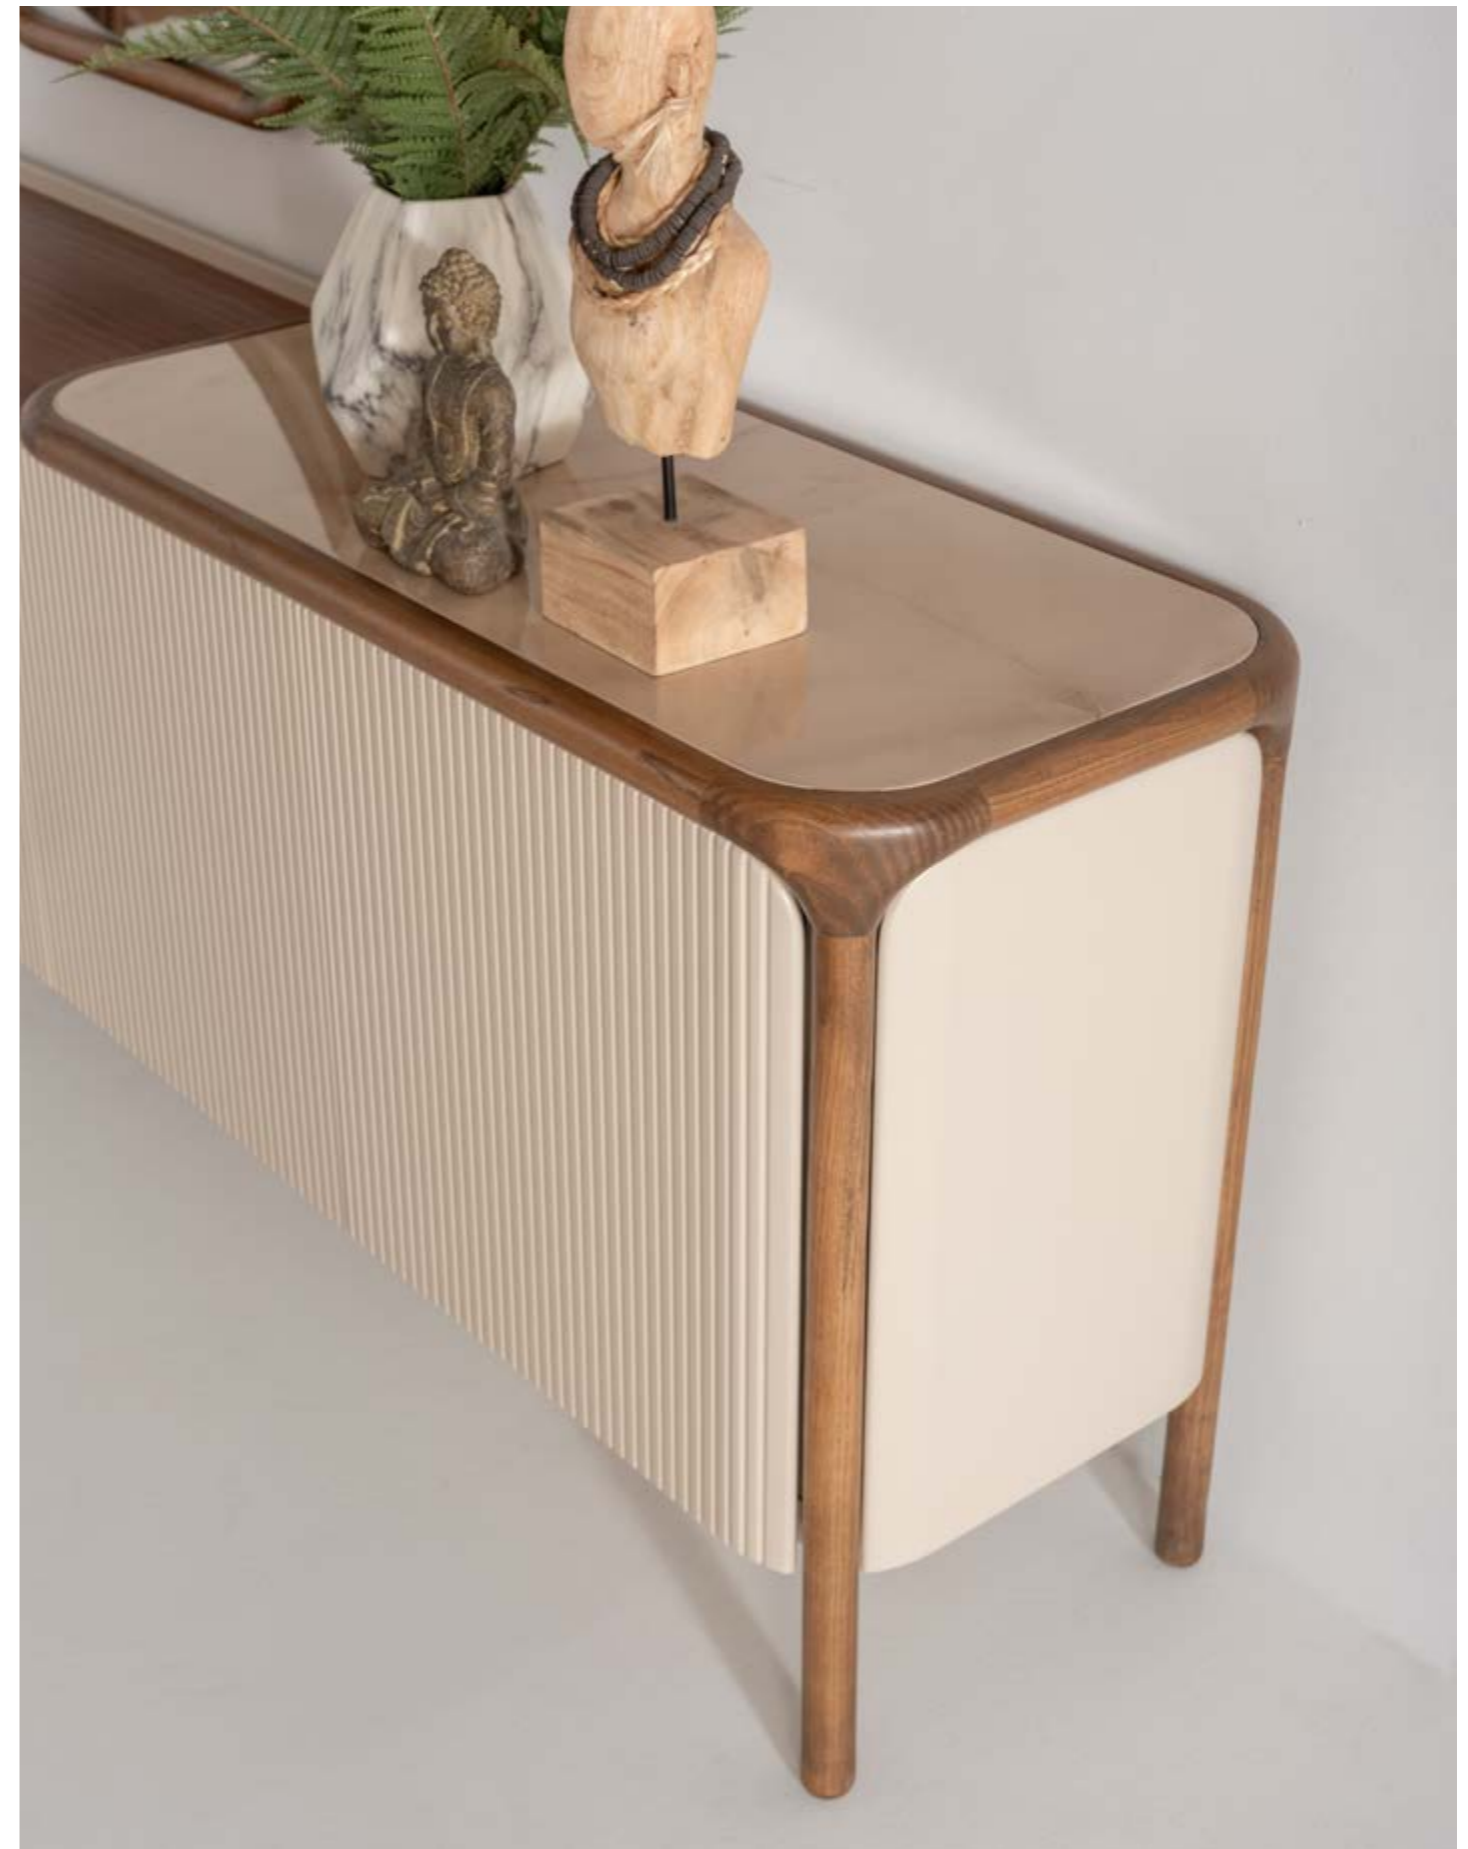

WOODY COLLECTION

dining room // wall unit // sofa set // bedroom

Woody furniture collection features a seamless fusion of organic design and luxurious materials. The defining element of each piece is the sculptural wooden legs, inspired by the flowing, natural forms of the organic world. Woody is a celebration of harmony between organic forms and the enduring elegance of marble and lacquer—perfect for those who seek a balance of nature and sophistication in their living spaces.

nell
MOBILYA