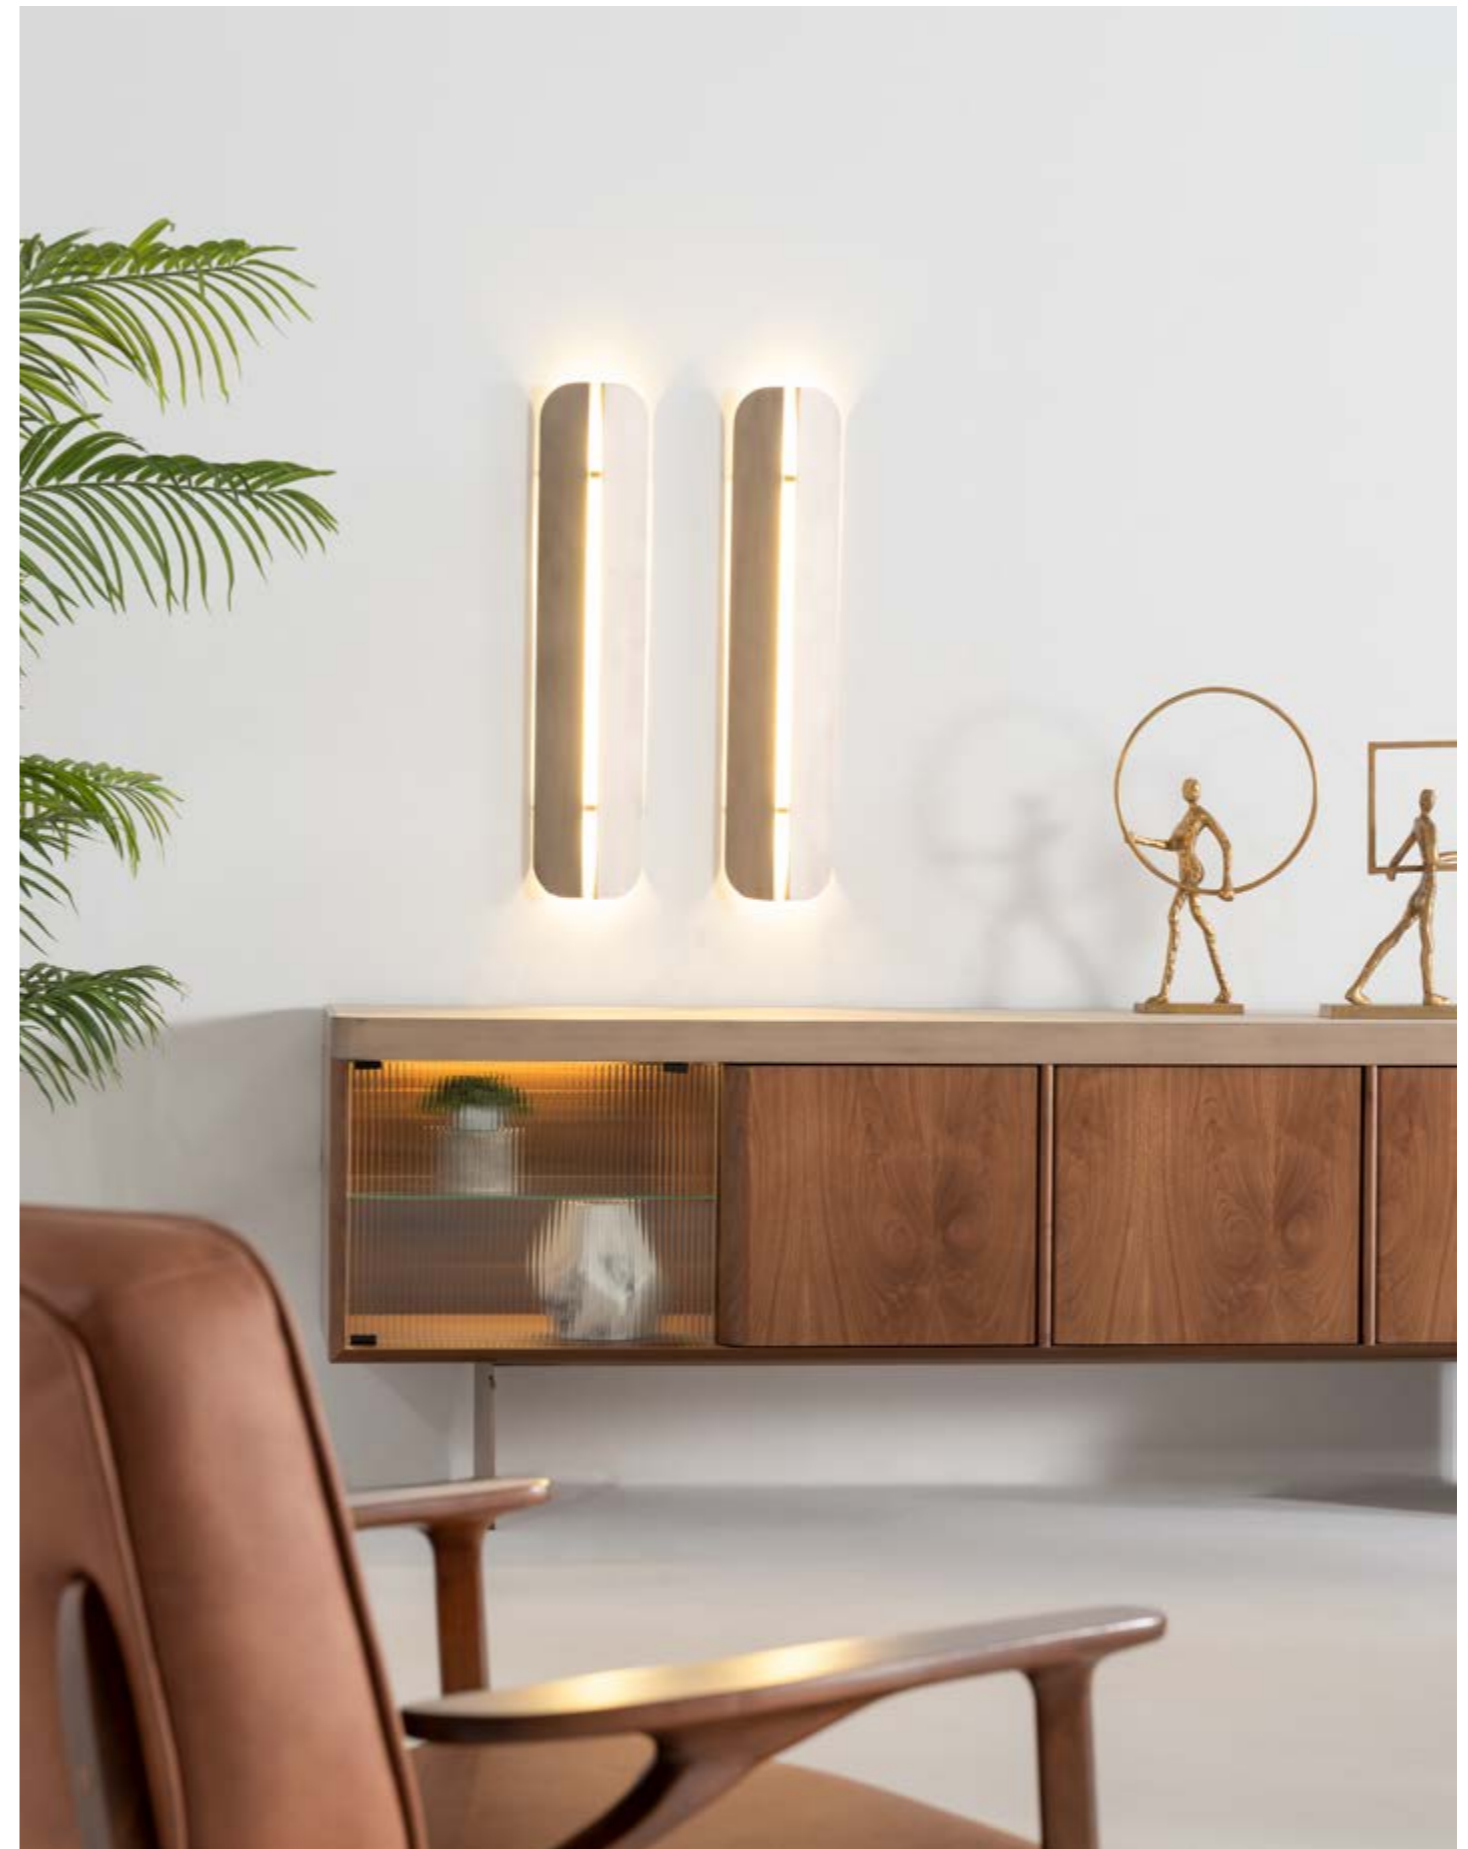

EVA COLLECTION

dining room // wall unit // sofa set // bedroom

Eva, stunning furniture collection seamlessly blends luxurious materials to create a statement of timeless elegance. The rich, textured walnut veneer provides a warm, natural foundation, while the polished brushed gold metal details offer a touch of modern refinement. The inclusion of ribbed glass adds depth and visual intrigue, balancing transparency with sophistication.

EVA

// WALL UNIT

g/w : 160 d/d : 50 y/h : 45 cm

g/w : 160 d/d : 50 y/h : 45 cm

g/w : 183 cm

y/h : 170 cm

Eva sofa set designed to blend modern comfort with timeless style. The unique oval wood bottom surface detail offers a subtle yet striking touch, providing an elegant contrast to the simple upholstery above.