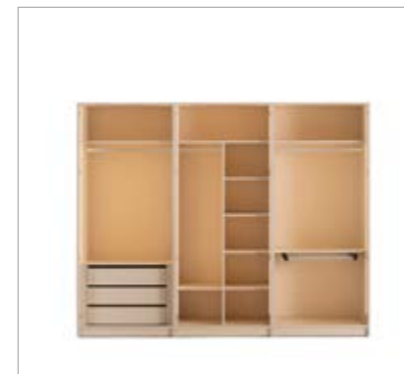

g/w: 90 d/d: 61 y/h: 217 cm

PERA COLLECTION

dining room // wall unit // sofa set // bedroom

Pera Collection blends the understated sophistication of matte ecru lacquer with the rich, earthy appeal of walnut veneer, creating a harmonious fusion of luxury and organic design. Each piece in this collection is carefully crafted to offer a refined aesthetic with a natural, yet modern, feel. The organic corner design is a distinctive feature of the collection, where soft, flowing curves replace traditional sharp angles.